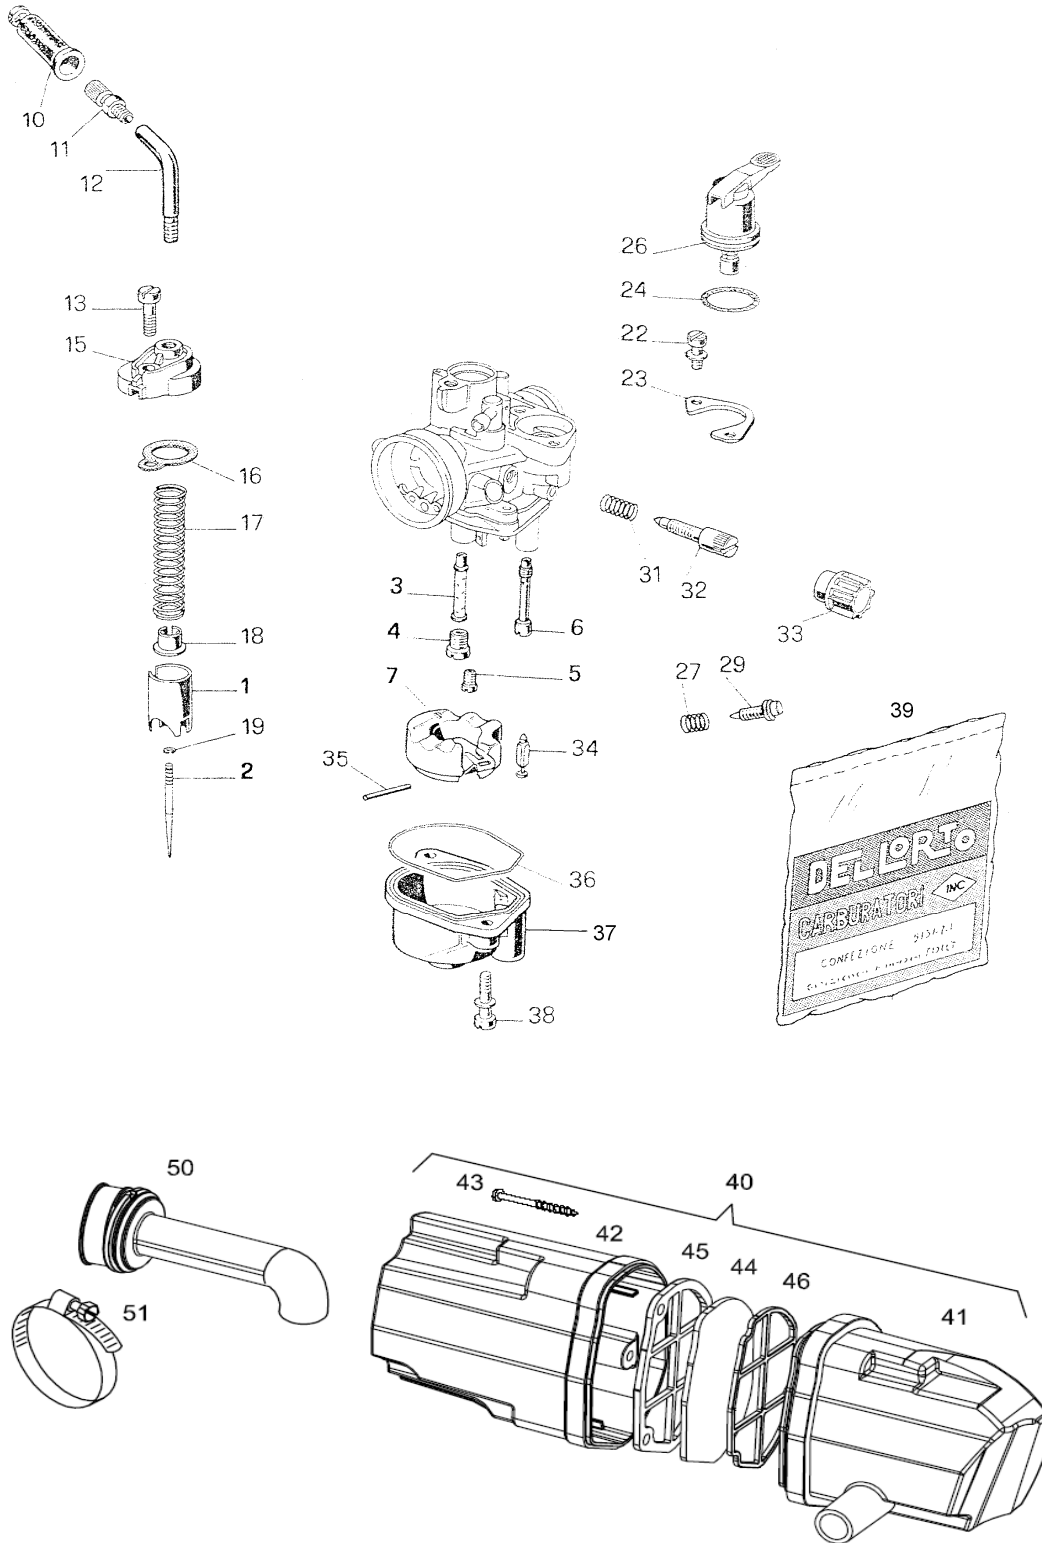

**GROUP 7** Carburetor, intake silencer

<b>GROUP 7</b>			Carburetor, intake silencer
<b>ITEM</b>	<b>*</b>	<b>PART</b>	<b>DESCRIPTION</b>
		<b>233730</b>	Carburator dell orto PHVA 14 with parts 1-38
1		243103	throttle slide
2		243104	needle A07
3		243106	needle housing
4		243160	main jet 55
5		243222	secondari Jet 25
6		243162	Choce Jet 40
7		243149	Float with part 7,34,35
12		243152	Elbow. With parts 7,34,35
17		243120	throttle valve spring
18		243121	Retainer
19		243122	Circlip
26		243151	mechanism of choke lever with parts 22,23,24,26
29		243147	secondary jet idle screw cpl with parts 27,29
32		243148	Adjusting screw with parts 31,32,33
37		243150	float chamber with parts 36,37
38		243134	float chamber screw
39		<b>236460</b>	carburettor gasket set (with parts 16,24,36)
40		<b>233740</b>	intake silencer (with parts 41 to 46)
41		233744	rear silence cover
42		233743	front silence cover
43		233747	screw st 4,8x60
44		233741	air filter
45		233745	rear support filter
46		233746	front support filter
50		233748	intake elbow
51		221584	clamp 32-50